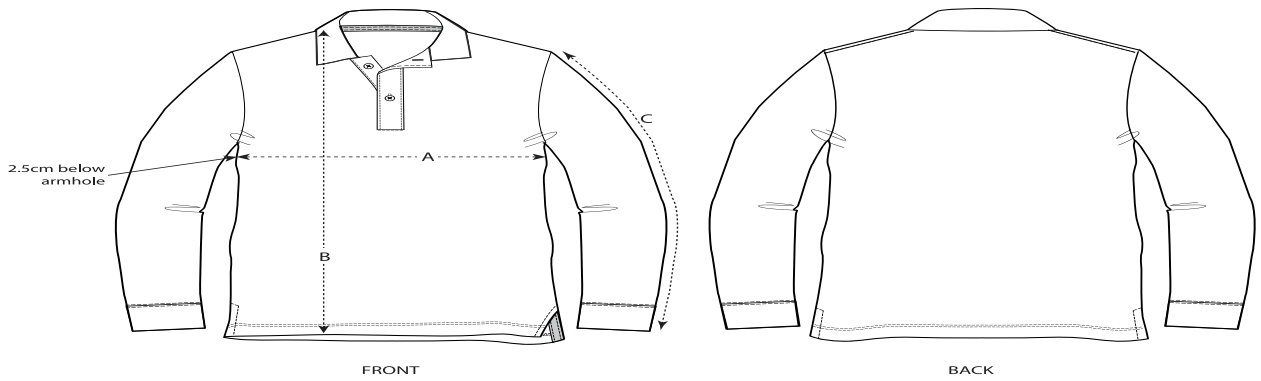

Whites

Colors

Essential Heathers

Size Guide

Sizes		XXS	XS	S	M	L	XL	XXL	3XL
A	Half Chest	45	47.5	50.5	53.5	56.5	59.5	62.5	65.5
B	Body Length	63.5	65.5	68.5	71.5	73.5	75.5	77.5	80.5
C	Sleeve Length	61	62	66	67.5	69	70.5	72	72